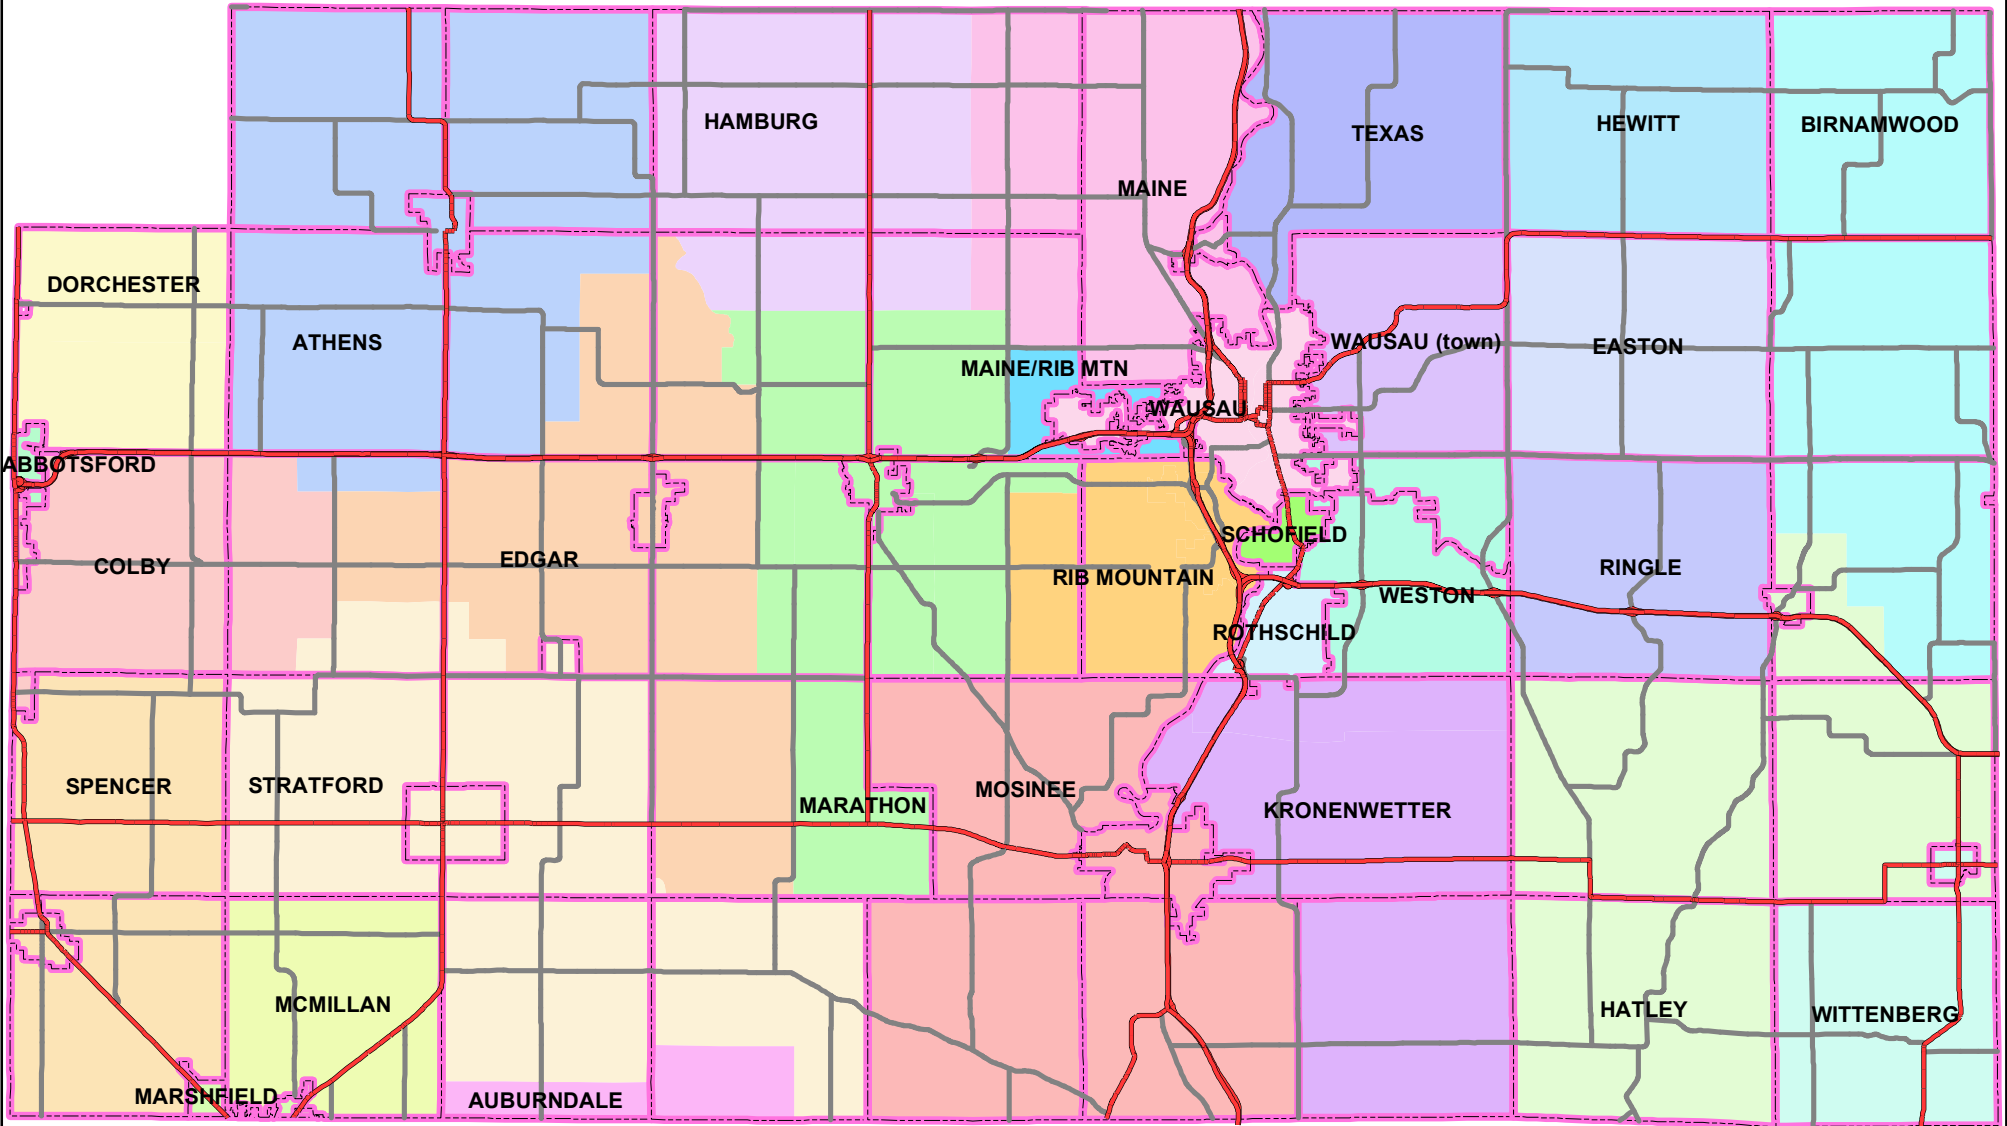

FIRE DISTRICTS - MARATHON COUNTY, WI

Map Developed by Marathon County GIS
Date: 01/21/2015

Fire District Features			
	State & US Highways		EASTON
	County Roads		EDGAR
	Municipal Boundary		HAMBURG
Names			
	ABBOTSFORD		HATLEY
	ATHENS		HEWITT
	AUBURNDALE		KRONENWETTER
	BIRNAMWOOD		RINGLE
	COLBY		MAINE
	DORCHESTER		MAINE/RIB MTN
	MARATHON		SCHOFIELD
	MARSHFIELD		SPENCER
	MCMILLAN		STRATFORD
	MOSINEE		TEXAS
	RIB MOUNTAIN		WAUSAU
	KRONENWETTER		WAUSAU (town)
	ROTHSCHILD		WESTON
	SCHOFIELD		WITTENBERG