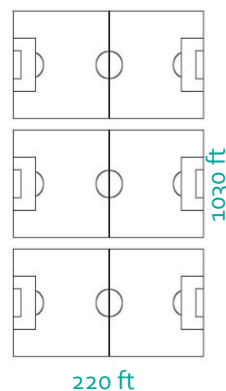

## Welcome to Towering Pines Park!

Located at the intersection of Pine Road and Tower Road. Amenities include an athletic field and playground. A portable restroom is available on the park grounds. A large parking lot is also onsite. There is no running water or electricity at this location.

Field Dimensions

**PLAYGROUND**

---

**ATHLETIC FIELD**

---

**PORTABLE RESTROOM**

---

**PARKING LOT**