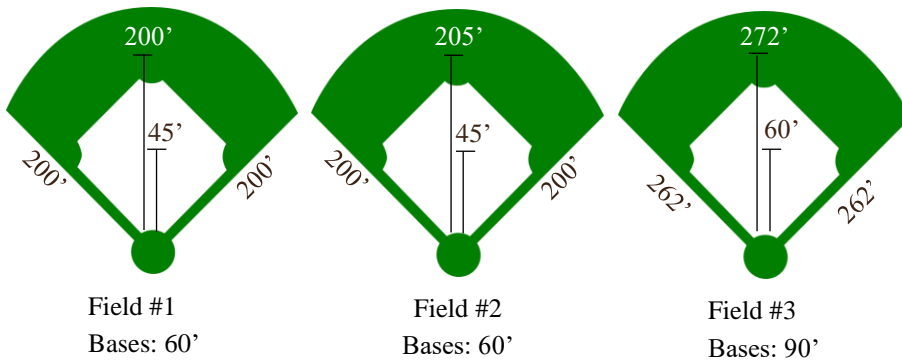

Ball Field Dimensions

MUNICIPAL CENTER PARK

Welcome to Municipal Center Park!

Located south of the Municipal Center building on Kronenwetter Drive. Amenities include three ball fields and a playground. Ball fields are equipped with dug-outs and score boards. A large 40'x18' shelter can accommodate up to 40 people. Five 8-person tables, four 30-amp electrical circuits, and two grills are provided. A portable restroom is available, however there is no running water. Parking is also available onsite. Parking is not allowed on grass areas within the Park, on Kronenwetter Drive, or at the Fire Department.