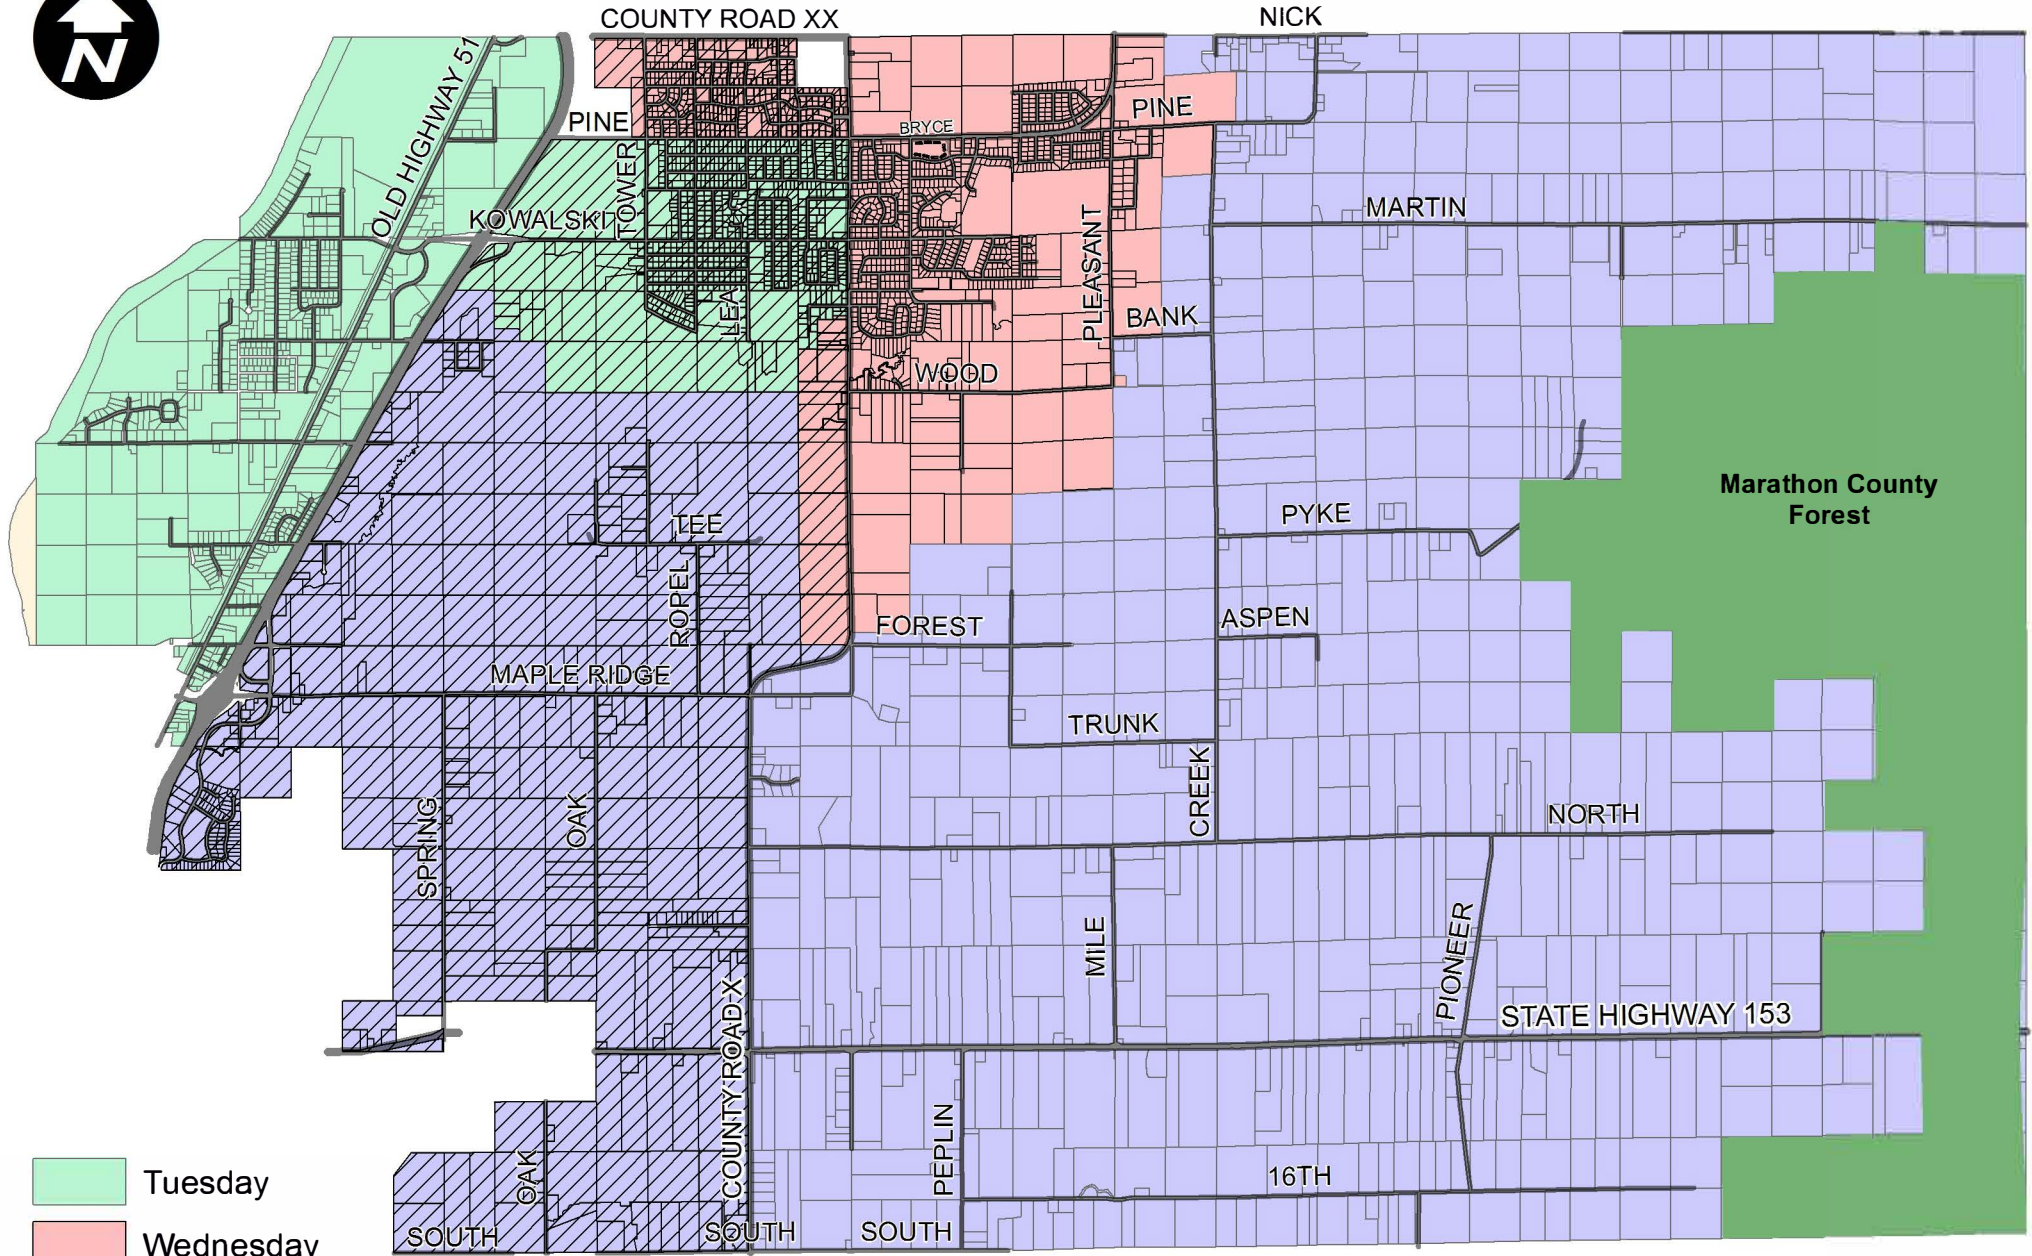

Village of Kronenwetter - Garbage/Recycling Collection Map

-  Tuesday
-  Wednesday
-  Thursday

*Properties without hashing (west of I-39 & east of County Road X) will have recycling picked up on A weeks.
*Properties with hashing (east of I-39 & west of County Road X) will have recycling picked up on B weeks.