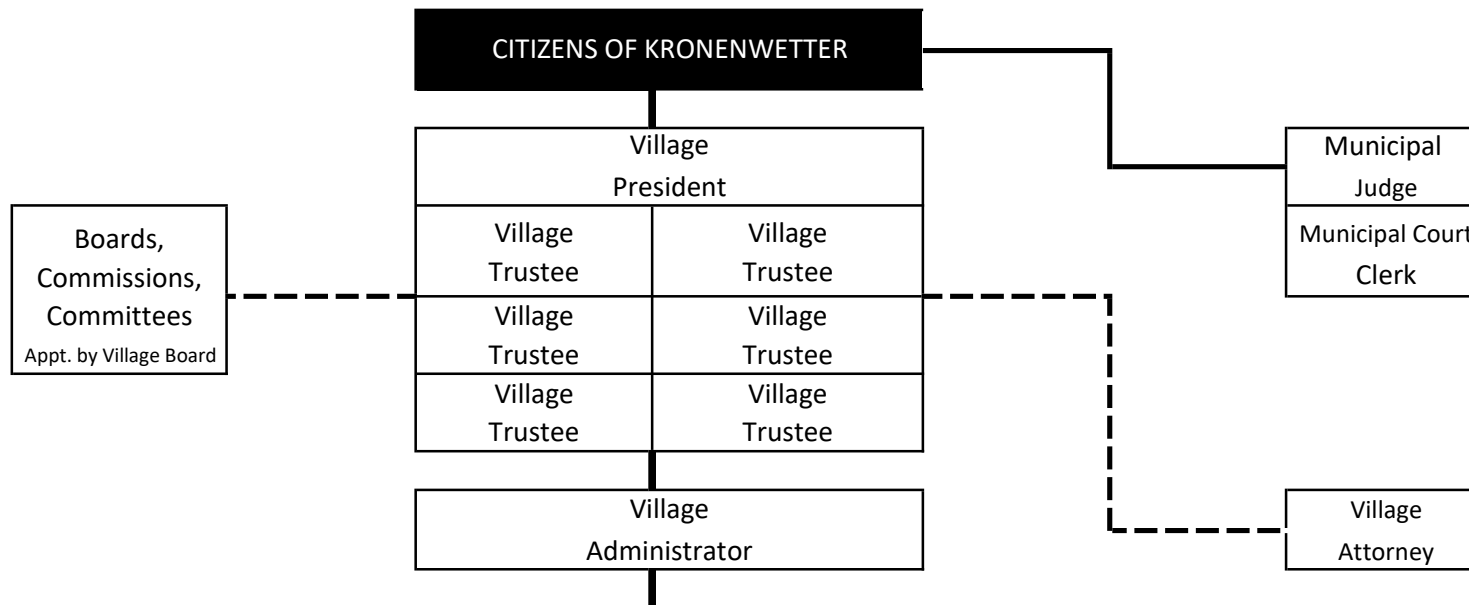

Village of Kronenwetter Organizational Chart

FINANCE DEPARTMENT	COMMUNITY DEVELOPMENT	VILLAGE CLERK	PUBLIC WORKS			FIRE DEPARTMENT		POLICE DEPARTMENT
Finance Director	Community Dev. Director	Village Clerk	Public Works Director			Fire Chief		Police Chief
Account Clerk	Planning Technician	Utility Clerk	Public Works Crew Leader	Water & Sewer Utilities	Parks Lead	Deputy Fire Chief	EMS Coordinator	Police Lieutenant
	Building Inspector	Administrative Assistant	Public Works Mechanic	Operator in Charge	Parks <small>Seasonal Laborers</small>	Captains	First Responders	Full-Time Patrol Officers
			Public Works Operator/Laborers			Lieutenants		Part-time Patrol Officers
			Occasional PW Employees			Paid on Call Firefighters		Police Clerk
								Crossing Guard